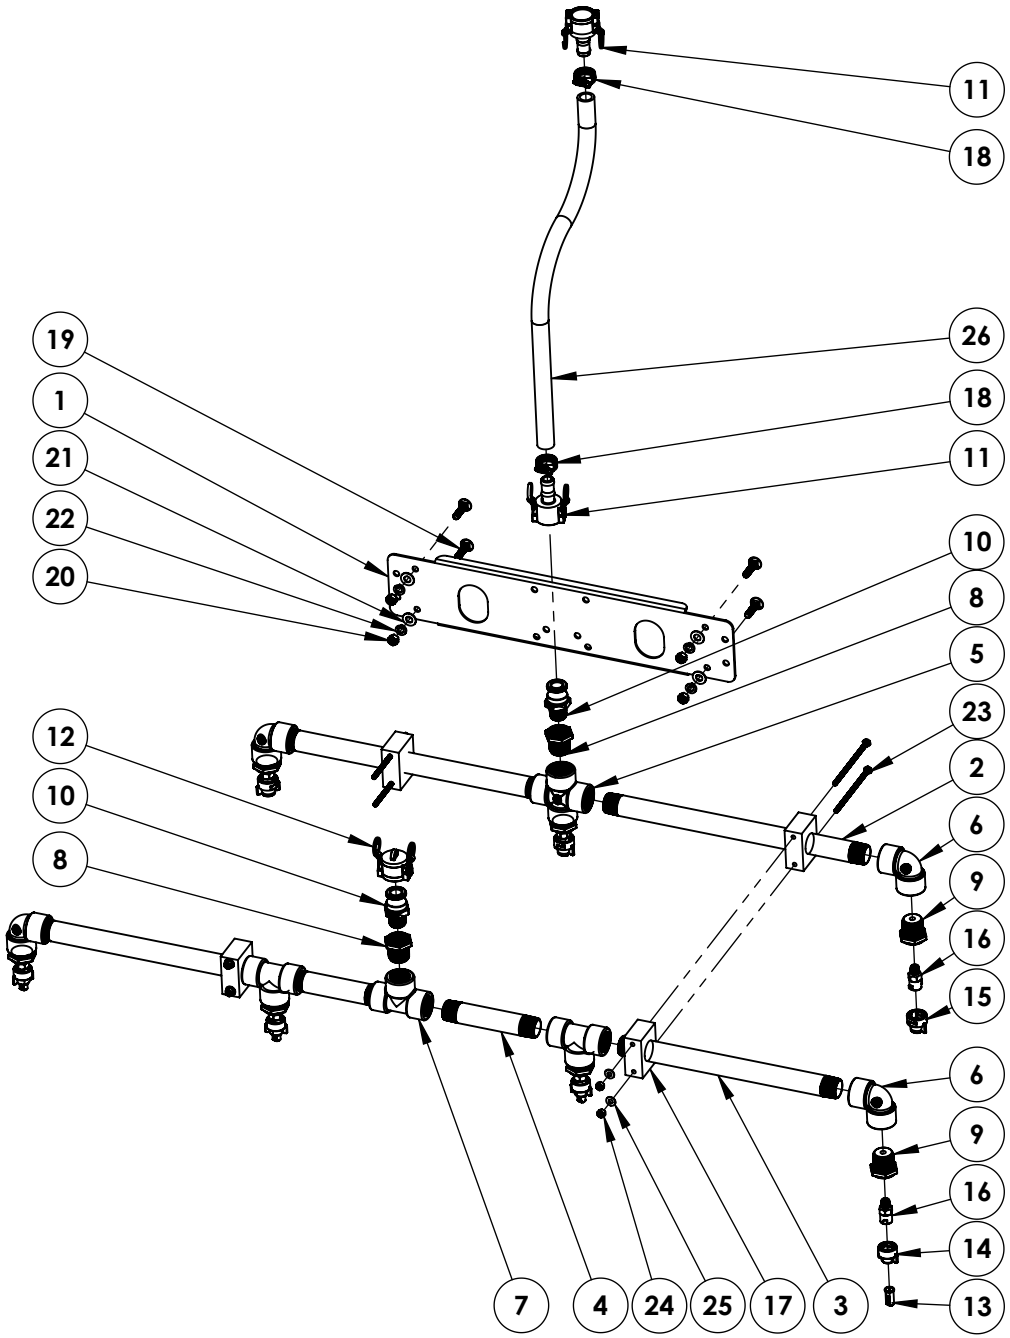

IMSB7 7 NOZZLE BOOM

ITEM NO.	Part #	DESCRIPTION	QTY.
1	AZFPM005	IMS4-6 Stainless boom bracket	1
2	AZFPM020	1" x 17-3/4" Poly Pipe For Deicing Boom	2
3	AZFPM022	1" x 14-13/16" Poly Pipe For Deicing Boom	2
4	AZFPM021	1" x 6-1/4" Poly Pipe For Deicing Boom	2
5	CBCR100	1" Poly Pipe Cross	1
6	CBEL10090	1" Poly Pipe Elbow 90	4
7	CBTEE100	1" Pipe Tee	3
8	CV3RB10034	Reducer Bushing 1" MPT X 3/4" FPT	2
9	CBRB100025	1" MPT x 1/4" FPT Reducer Bushing	7
10	CB075F	3/4" Male Adaptor x 3/4" MPT	2
11	CB075C	3/4" Female Coupling X 3/4" Hose Shank	2
12	CB075CAP	1/2 and 3/4 Camlock cap	1
13	CNST002	3 Stream White Nozzle	4
14	CNST004	25598 REP. CAP CE White & Washer	4
15	CNST009	Teejet Tip/CAP XR 1-1/2 GPM	3
16	CNST017	TeeJet 1/4" NPT x BSPT Female Connection Adapter	7
17	AZFPM015	1" Pipe Clamp	4
18	CFCW001	Clamp For 3/4" Hose	2
19	CHBS030723C	3/8" x 1-1/2" SS Carriage Bolt	4
20	CHNSH0323	3/8" SS Hex Nut	4
21	CHWSF033	3/8" SS Flat Washer	4
22	CHWSL033	3/8" SS Lock Washer	4
23	CHBS012123	1/4" x 5" Long 18-8 Stainless Hex Head Bolt	4
24	CHNSN0123	1/4" Stainless Lock Nut	4
25	CHWSF013	1/4" SS Flat Washer	4
26	CLUESB020004	3/4" Hose (Center Boom Hose)	1